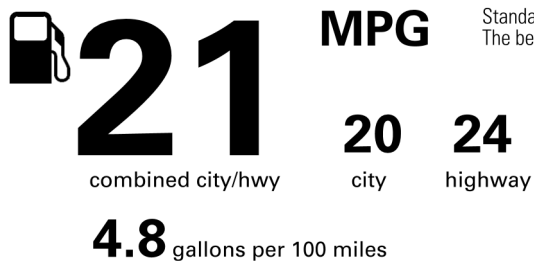

\*\*\*Full Tank of Gas\*\*\*

**BASE MANUFACTURER'S SUGGESTED RETAIL PRICE \$58,700.00**

**OPTIONAL EQUIPMENT**

FE	50 STATE EMISSIONS	
DG	Digital Key (req. Remote Connect Trial/Subscription)	275.00
PC	Premium Paint	475.00
TL	Tailgate LED Light	200.00
TS	Third Row Seating	1,330.00
63.	Floor Mats- All Weather- '4Runner'	248.00
R5.	Cargo Tray- All Weather '4Runner'	140.00
MF.	Mudguards- Fr +Rr Molded Black '4Runner'	175.00
DK.	Owner's Portfolio	

Not Original - Copy

Created: 2025-25 10:23:09 (UTC)

**EPA DOT Fuel Economy and Environment**

**Gasoline Vehicle**

**Fuel Economy**

**You spend \$3,250 more in fuel costs over 5 years** compared to the average new vehicle.