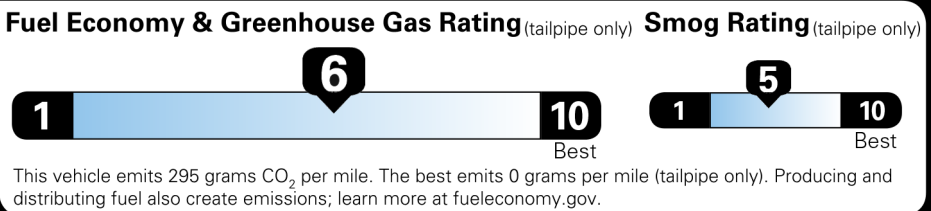

BASE MANUFACTURER'S SUGGESTED RETAIL PRICE $28,865.00

OPTIONAL EQUIPMENT

FE	50 State Emissions	
CY	Cold Weather Package	500.00
	Heated Steering Wheel & Front Seats	
MR	Moonroof Package:	940.00
	Tilt & Slide Moonroof, Tonneau Cover	
DK.	Owner's Portfolio	
MF.	Mudguards	160.00
2T.	All Weather Floor/Cargo Liners	309.00

GOVERNMENT 5-STAR SAFETY RATINGS

Overall Vehicle Score Not Rated

Based on the combined ratings of frontal, side and rollover. Should ONLY be compared to other vehicles of similar size and weight.

Frontal Crash Driver Passenger ★★★★★

Based on the risk of injury in a frontal impact. Should ONLY be compared to other vehicles of similar size and weight.

Side Crash Front seat Rear seat ★★★★★

Based on the risk of injury in a side impact.

Rollover Not Rated

Based on the risk of rollover in a single-vehicle crash.

Star ratings range from 1 to 5 stars (★★★★★) with 5 being the highest. Source: National Highway Traffic Safety Administration (NHTSA) www.safercar.gov or 1-888-327-4236

Not Original - Copy

Created on 2026-05-22 15:22:33 (UTC)

EPA DOT Fuel Economy and Environment

Gasoline Vehicle

Fuel Economy
30 MPG Small SUVs range from 14 to 125 MPG. The best vehicle rates 146 MPGe.
29 31
combined city/hwy city highway
3.3 gallons per 100 miles

You save $250
in fuel costs over 5 years compared to the average new vehicle.

Annual fuel cost
$1,650

Actual results will vary for many reasons, including driving conditions and how you drive and maintain your vehicle. The average new vehicle gets 29 MPG and costs $8,500 to fuel over 5 years. Cost estimates are based on 15,000 miles per year at $3.30 per gallon. MPGe is miles per gasoline gallon equivalent. Vehicle emissions are a significant cause of climate change and smog.

fuel economy.gov
Calculate personalized estimates and compare vehicles

MANUFACTURER'S SUGGESTED RETAIL PRICE[†]	$30,774.00
DELIVERY, PROCESSING AND HANDLING FEE	1,595.00
TOTAL SUGGESTED RETAIL PRICE	$32,369.00

[†]Manufacturer's suggested retail price excludes delivery processing and handling fees, license and title fees, applicable federal, state and local taxes, and dealer and distributor options and accessories.

Delivered by Truck to: 45091
SHEEHY TOYOTA OF STAFFORD
95 GARRISONVILLE RD
STAFFORD VA22554

TML1E1N2S0F0W0